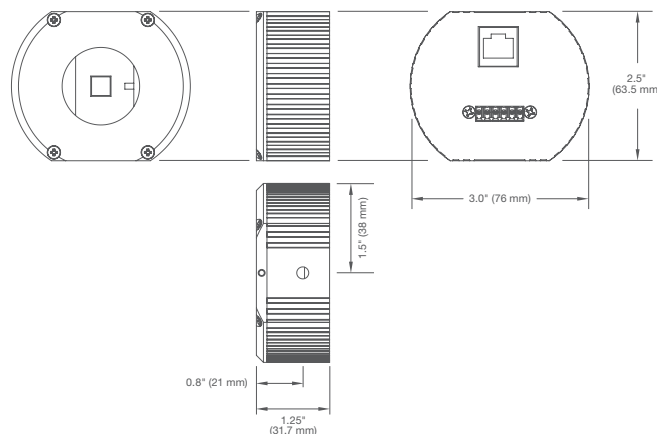

## Mechanical

<b>Casing</b>	Die-cast aluminum chassis	
	C/CS lens mount	
<b>Total Unit Dimensions</b>	Unit	3" W (76mm) x 1.25" D (31.7mm) x 2.5" H (63.5mm) (w/o lens)
	Packaged	4" W (102mm) x 4" L (102mm) x 3.7" H (94mm)
<b>Weight</b>	Unit	5.8oz (164 grams) w/o lens
	Packaged	0.7 lbs (0.318kg)