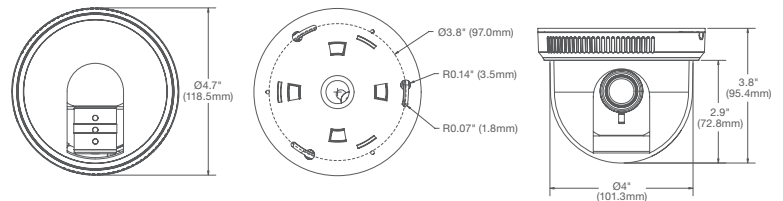

## D4S Mechanical

<b>Casing</b>	Acrylonitrile Butadiene Styrene (ABS) Plastic Housing	
	Acrylic (PMMA) Dome	
<b>Total Unit Dimensions</b>	Unit	Ø 4.7" (118.5mm) x 3.8" H (95.4mm)
	Packaged	6.5" W (165mm) x 6.5" L (165mm) x 5.8" H (147mm)
<b>Weight</b>	Unit	0.47 lbs (0.215kg) w/o camera    0.98 lbs (0.445kg) w/ camera
	Packaged	1.4 lbs (0.635kg)