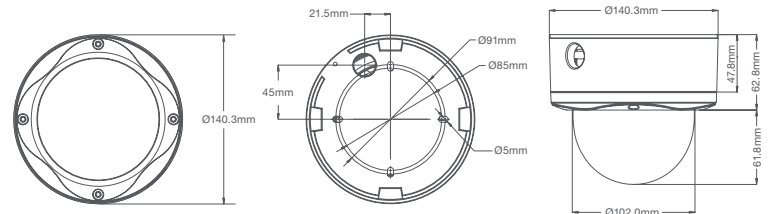

D4SO Mechanical

Casing	Die-cast aluminum chassis	
	Polycarbonate Dome	
Total Unit Dimensions	Unit	Ø 5.5" (140.3mm) x 4.9" H (124.6mm)
	Packaged	8" W (203mm) x 7.5" L (190mm) x 6" H (152mm)
Weight	Unit	2.0 lbs (0.91kg) w/o camera 2.4 lbs (1.09kg) w/ camera
	Packaged	3.1 lbs (1.406kg)